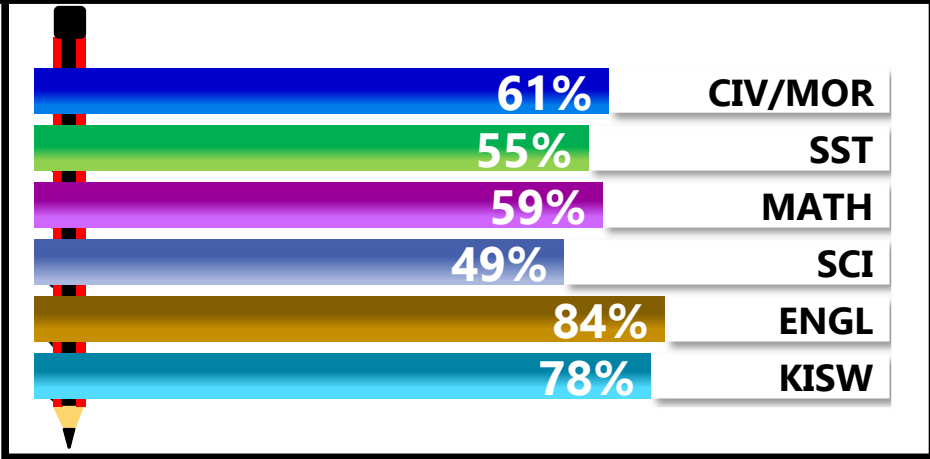

		SOUTHERN HIGHLAND			
REGION: IRINGA		SCHOOL AVERAGE	193.3	OVERALL GRADE	
DISTRICT: MAFINGA				B	
				CATEGORY	
				BELOW 40	

SUBJECT PERFORMANCE ANALYSIS

SUBJECT NAME	AVG	%	RNK
ENGLISH	42.1	84%	1
KISWAHILI	38.8	78%	2
CIVIC & MORAL	30.7	61%	3
MATHEMATICS	29.7	59%	4
SOCIAL STUDIES	27.6	55%	5
SCIENCE	24.4	49%	6
BOYS/GIRLS PASS RATE		STD	AVG
BOYS	16	0.48	48%
GIRLS	16	0.52	52%