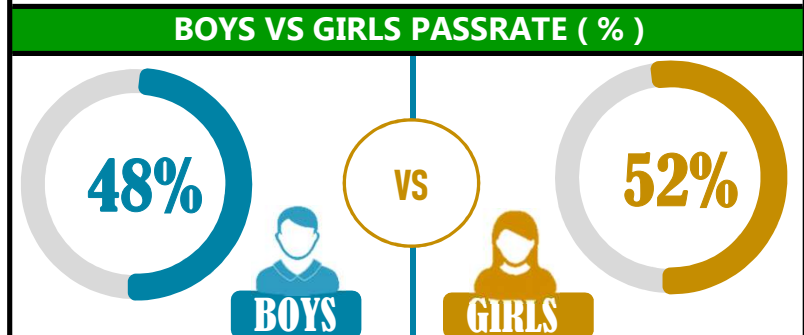

OVERALL GRADE ANALYSIS			
	NO.	SEATED	%
A	1	32	3%
B	20		63%
C	11		34%
D	0	0	0%
E	0		0%

OVERALL PERFORMANCE ANALYSIS		
REGISTERED	32	100%
SEATED	32	100%
ABSENTEES	0	0%
PASSED	32	100%
FAILED	0	0%